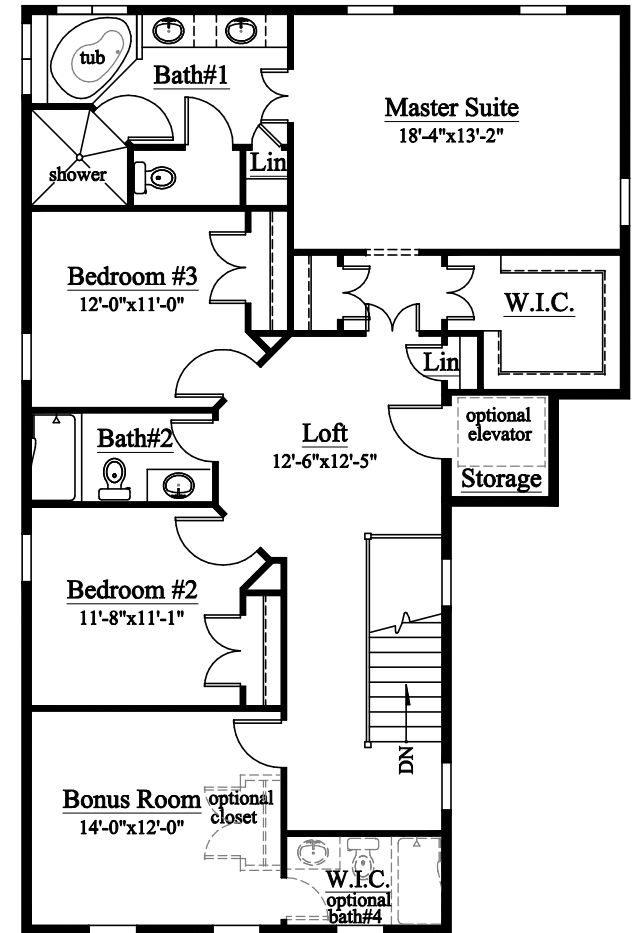

Ground Floor

First Floor

Second Floor

Approximate Square Footage
2,694 heated

Nature's Walk The Willow

www.sammbinc.com samm@sammbinc.com
TEL 910.350.8226 TEL 877.275.1946 FAX 910.401.1220