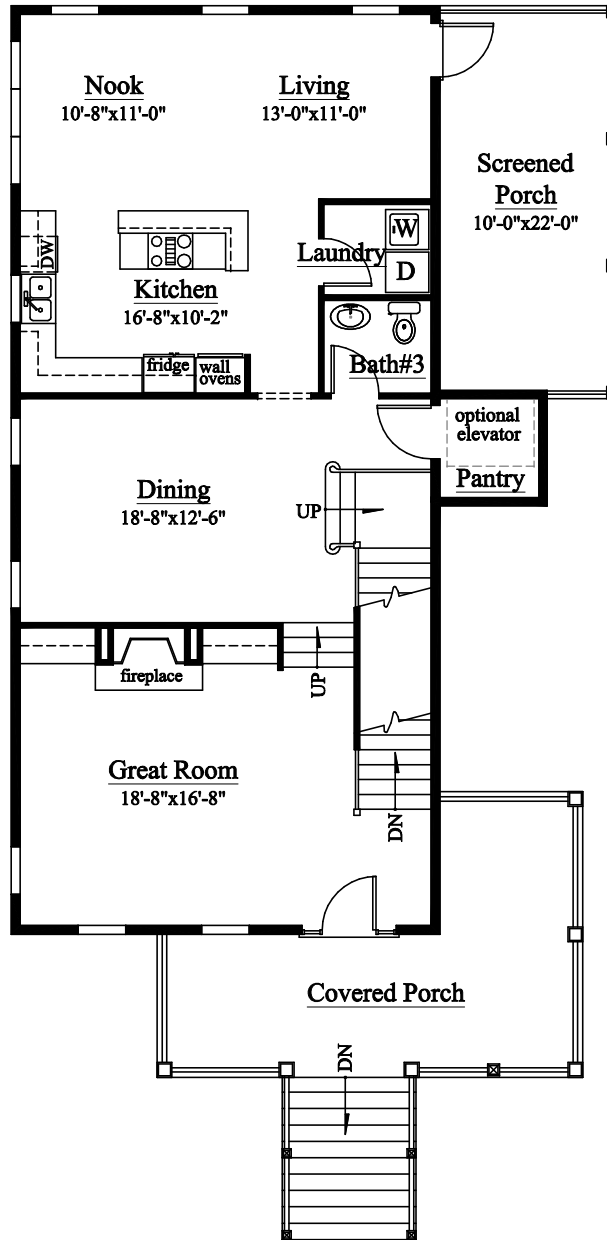

Ground Floor

First Floor

Second Floor

Approximate Square Footage
2,694 heated

Nature's Walk The Willow

www.sammbinc.com samm@sammbinc.com
TEL 910.350.8226 TEL 877.275.1946 FAX 910.401.1220