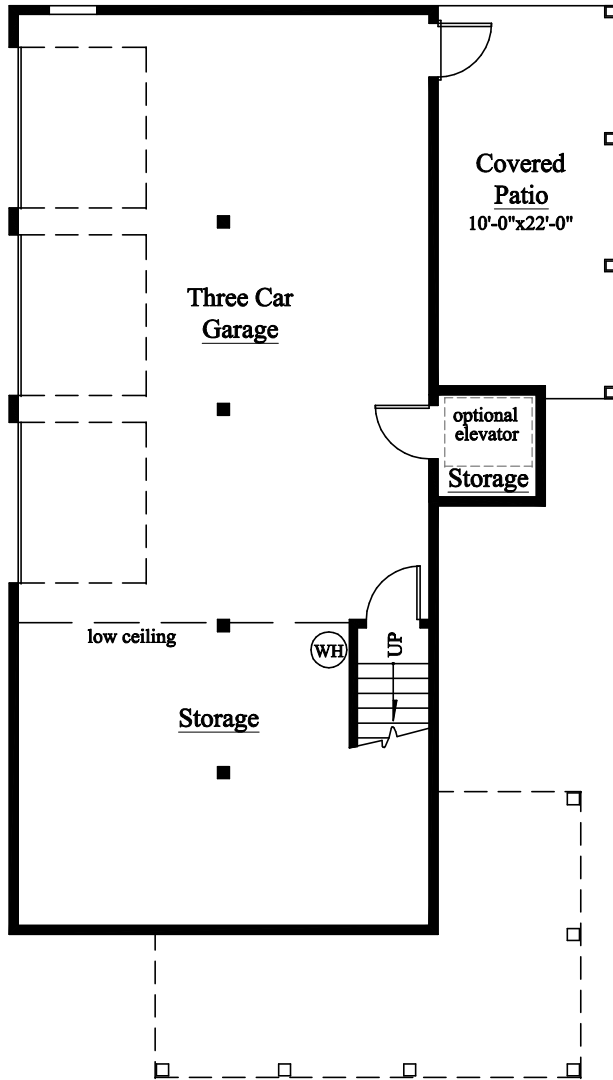

Ground Floor

First Floor

Second Floor

Approximate Square Footage
2,694 heated

Nature's Walk The Willow

www.sammbinc.com samm@sammbinc.com
TEL 910.350.8226 TEL 877.275.1946 FAX 910.401.1220